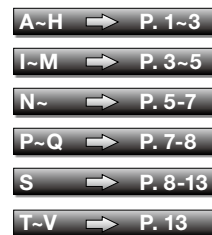

***Bluetooth* Compatibility Chart**

Bluetooth Firmware Version 4.00

Find your mobile phone in this list and check compatibility with your Bluetooth Device.

Phone brands are listed by alphabetic order.
Please click the button below and visit your page.